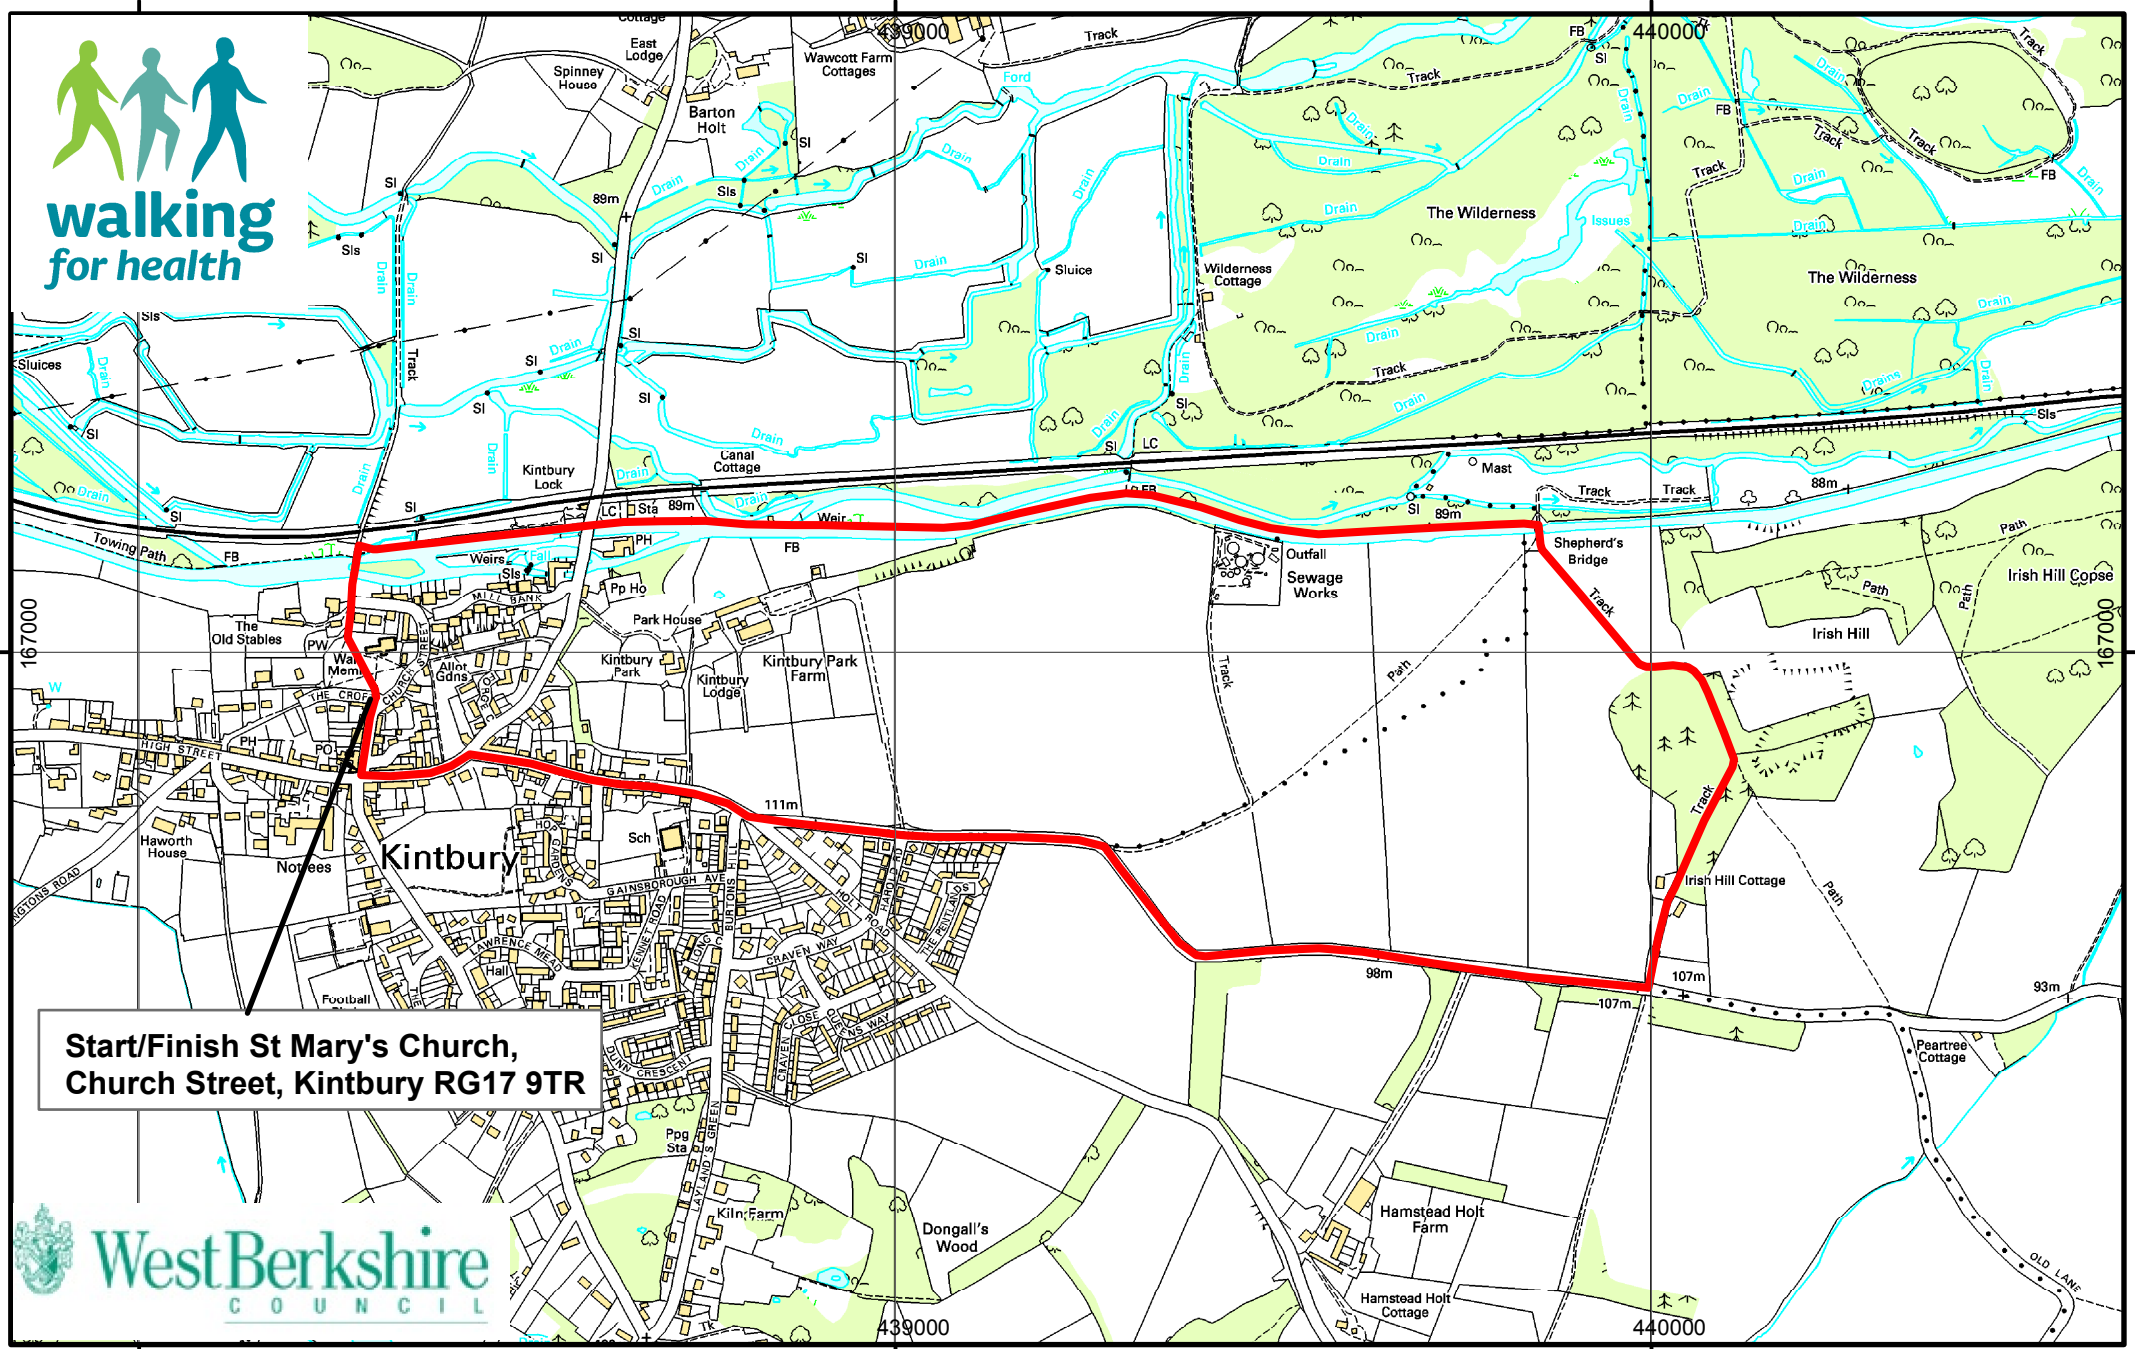

Kintbury Walk

**Start/Finish St Mary's Church,
Church Street, Kintbury RG17 9TR**