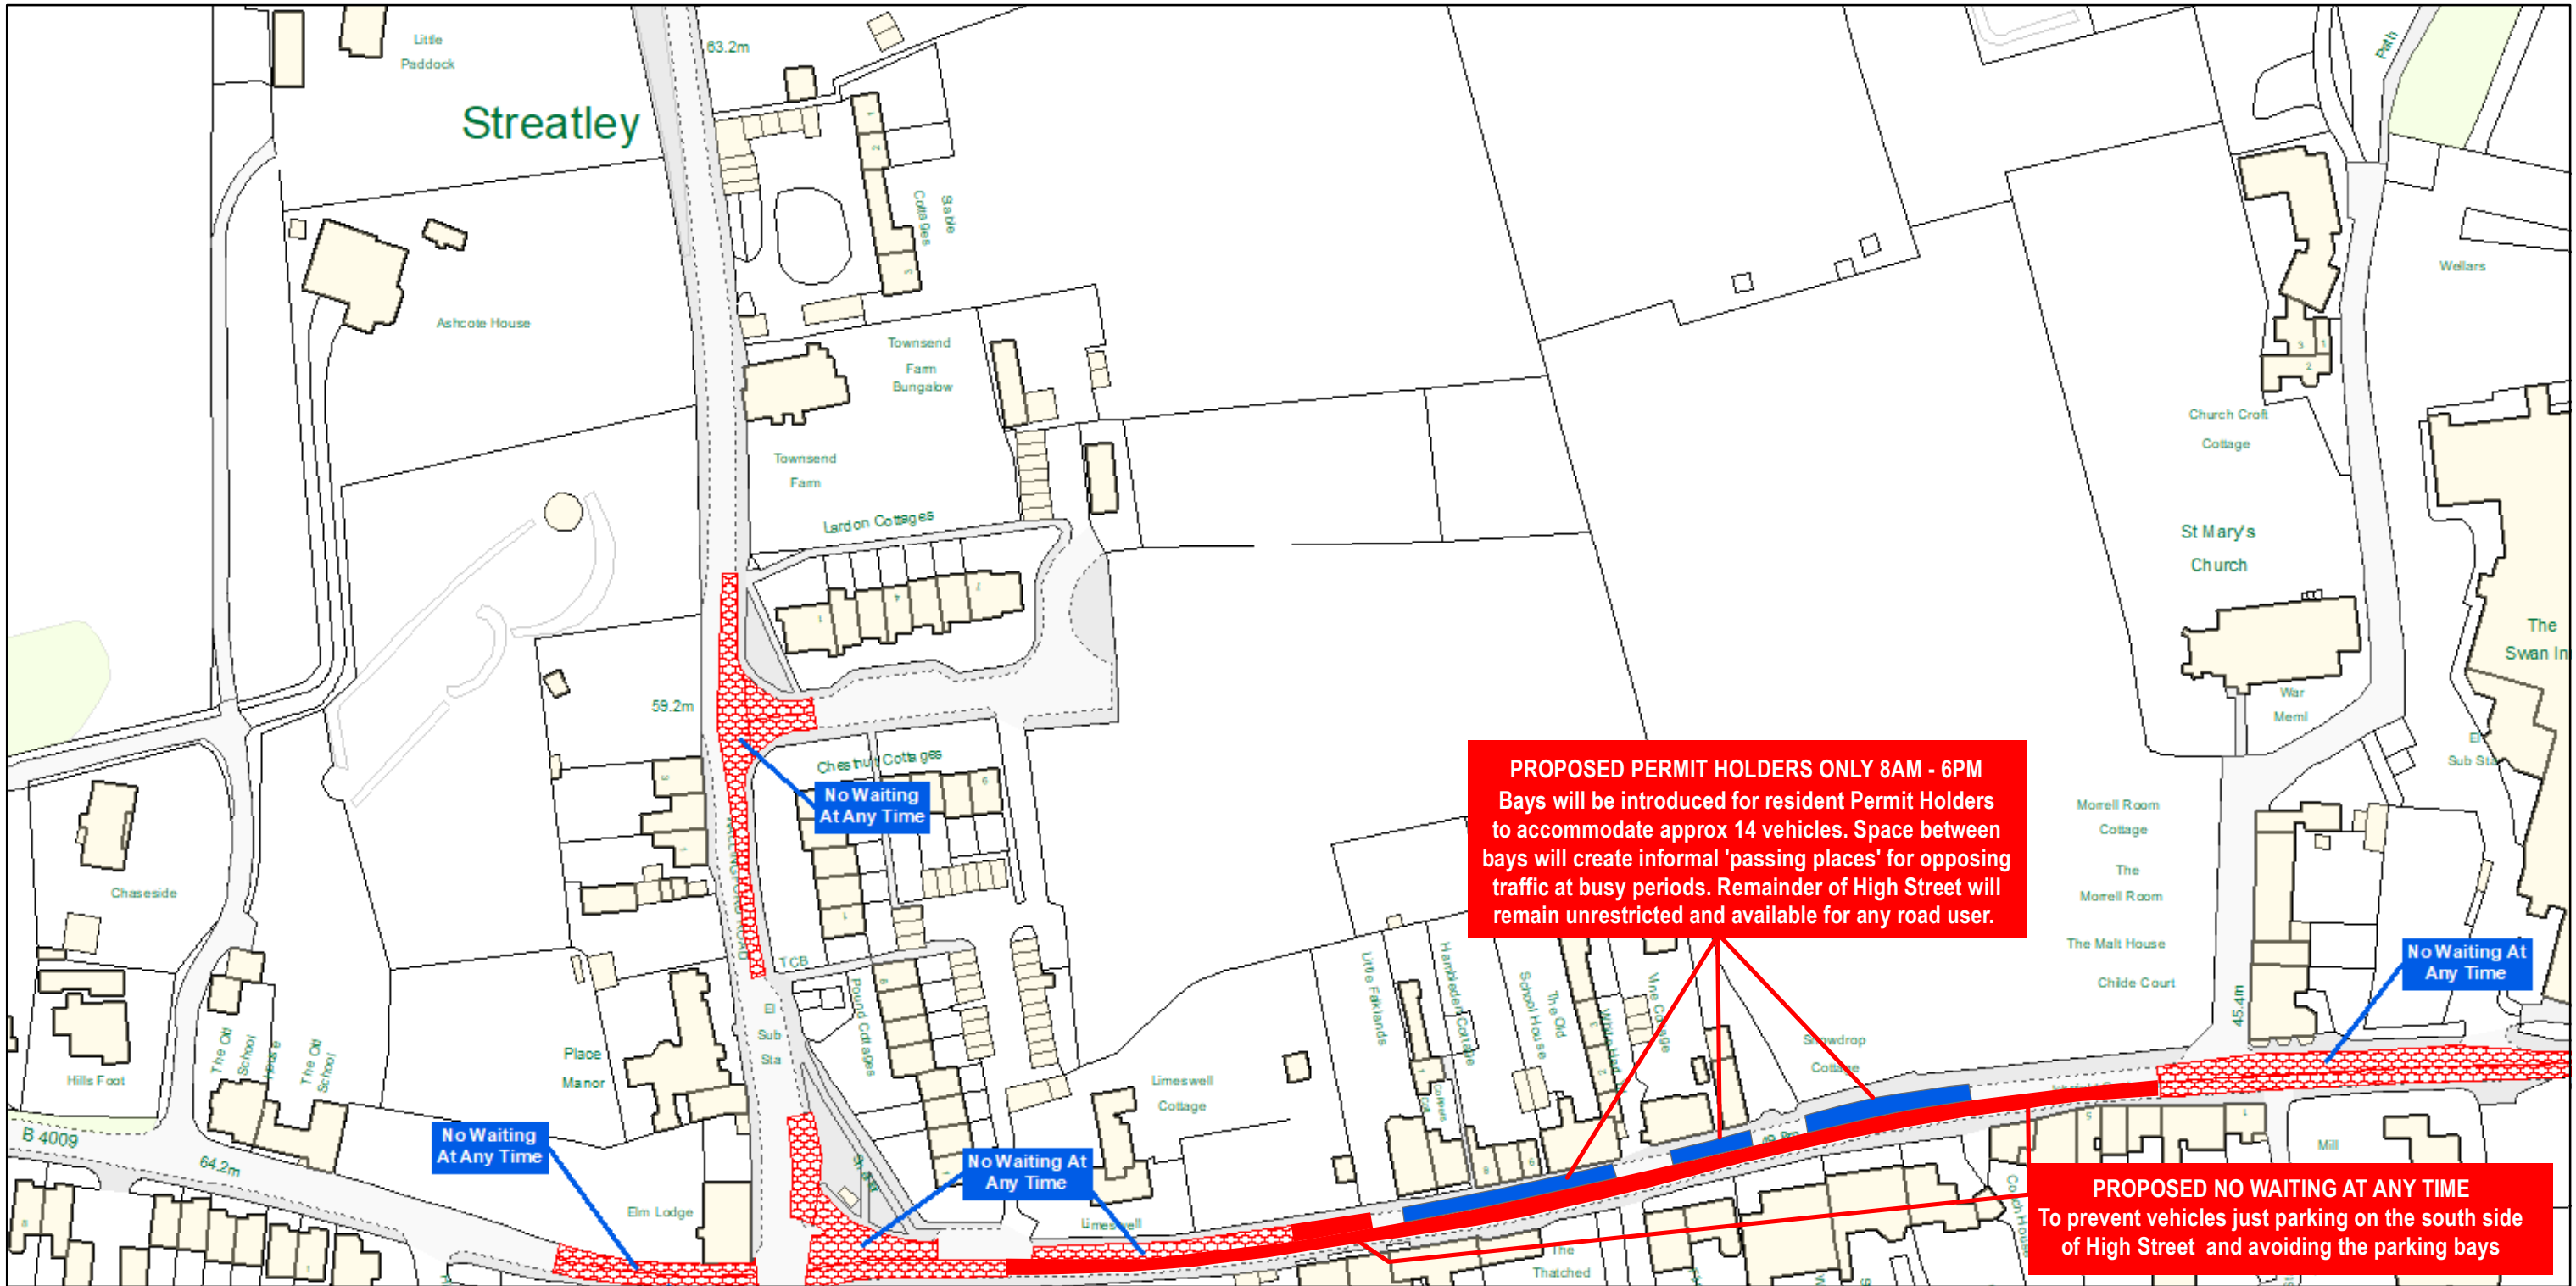

AREA CODE: BK 19

PROPOSED WAITING RESTRICTIONS PARKING SCHEME AMENDMENT 32

HIGH STREET, STREATLEY

All areas over which the provisions of the orders apply are defined by the shaded areas as shown on the following plans plus a contiguous area not indicated on the plans of verge and/or footway between the carriageway edge and the highway boundary.

This tile may be subject to temporary traffic regulation orders which are not shown

West Berkshire District Council
Council Offices
Market Street
Newbury, RG14 5LD