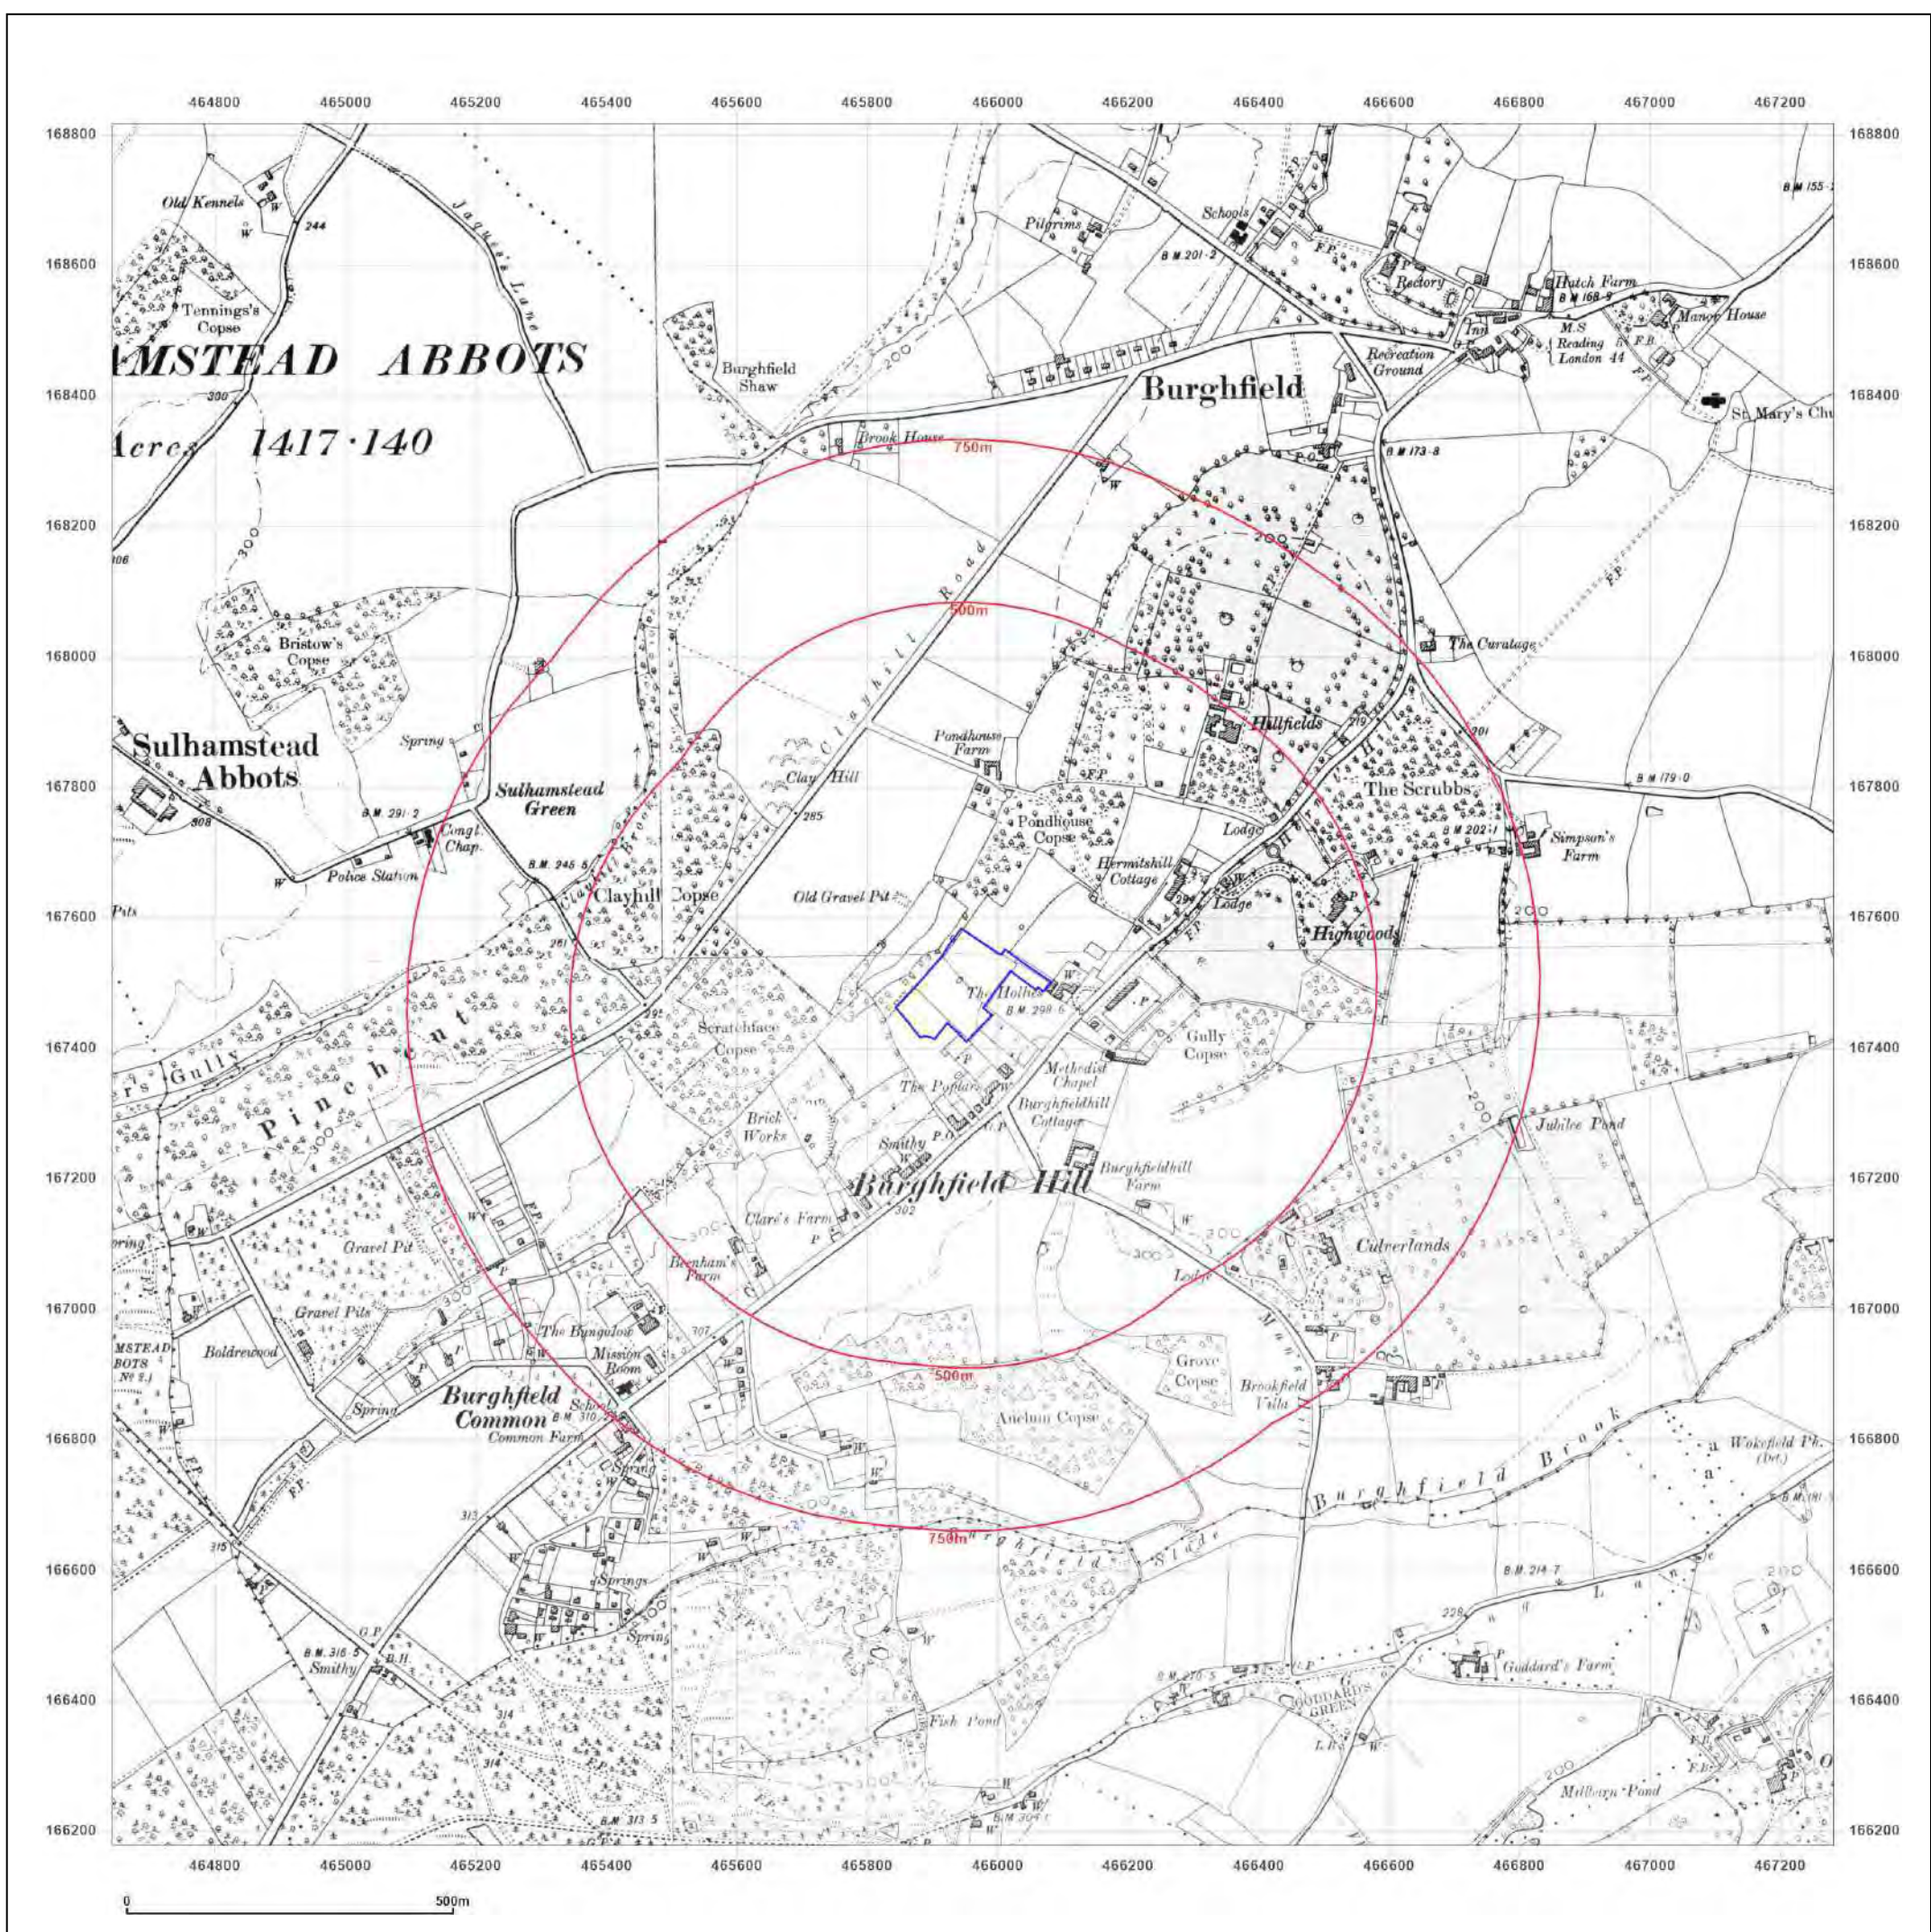

© Crown copyright and database rights 2018 Ordnance Survey 100035207

Production date: 15 October 2021

Map legend available at:
www.groundsure.com/sites/default/files/groundsure_legend.pdf

Site Details:

THE HOLLIES CARE HOME, THE HOLLIES, READING ROAD, BURGHFIELD COMMON, READING, RG7 3BH