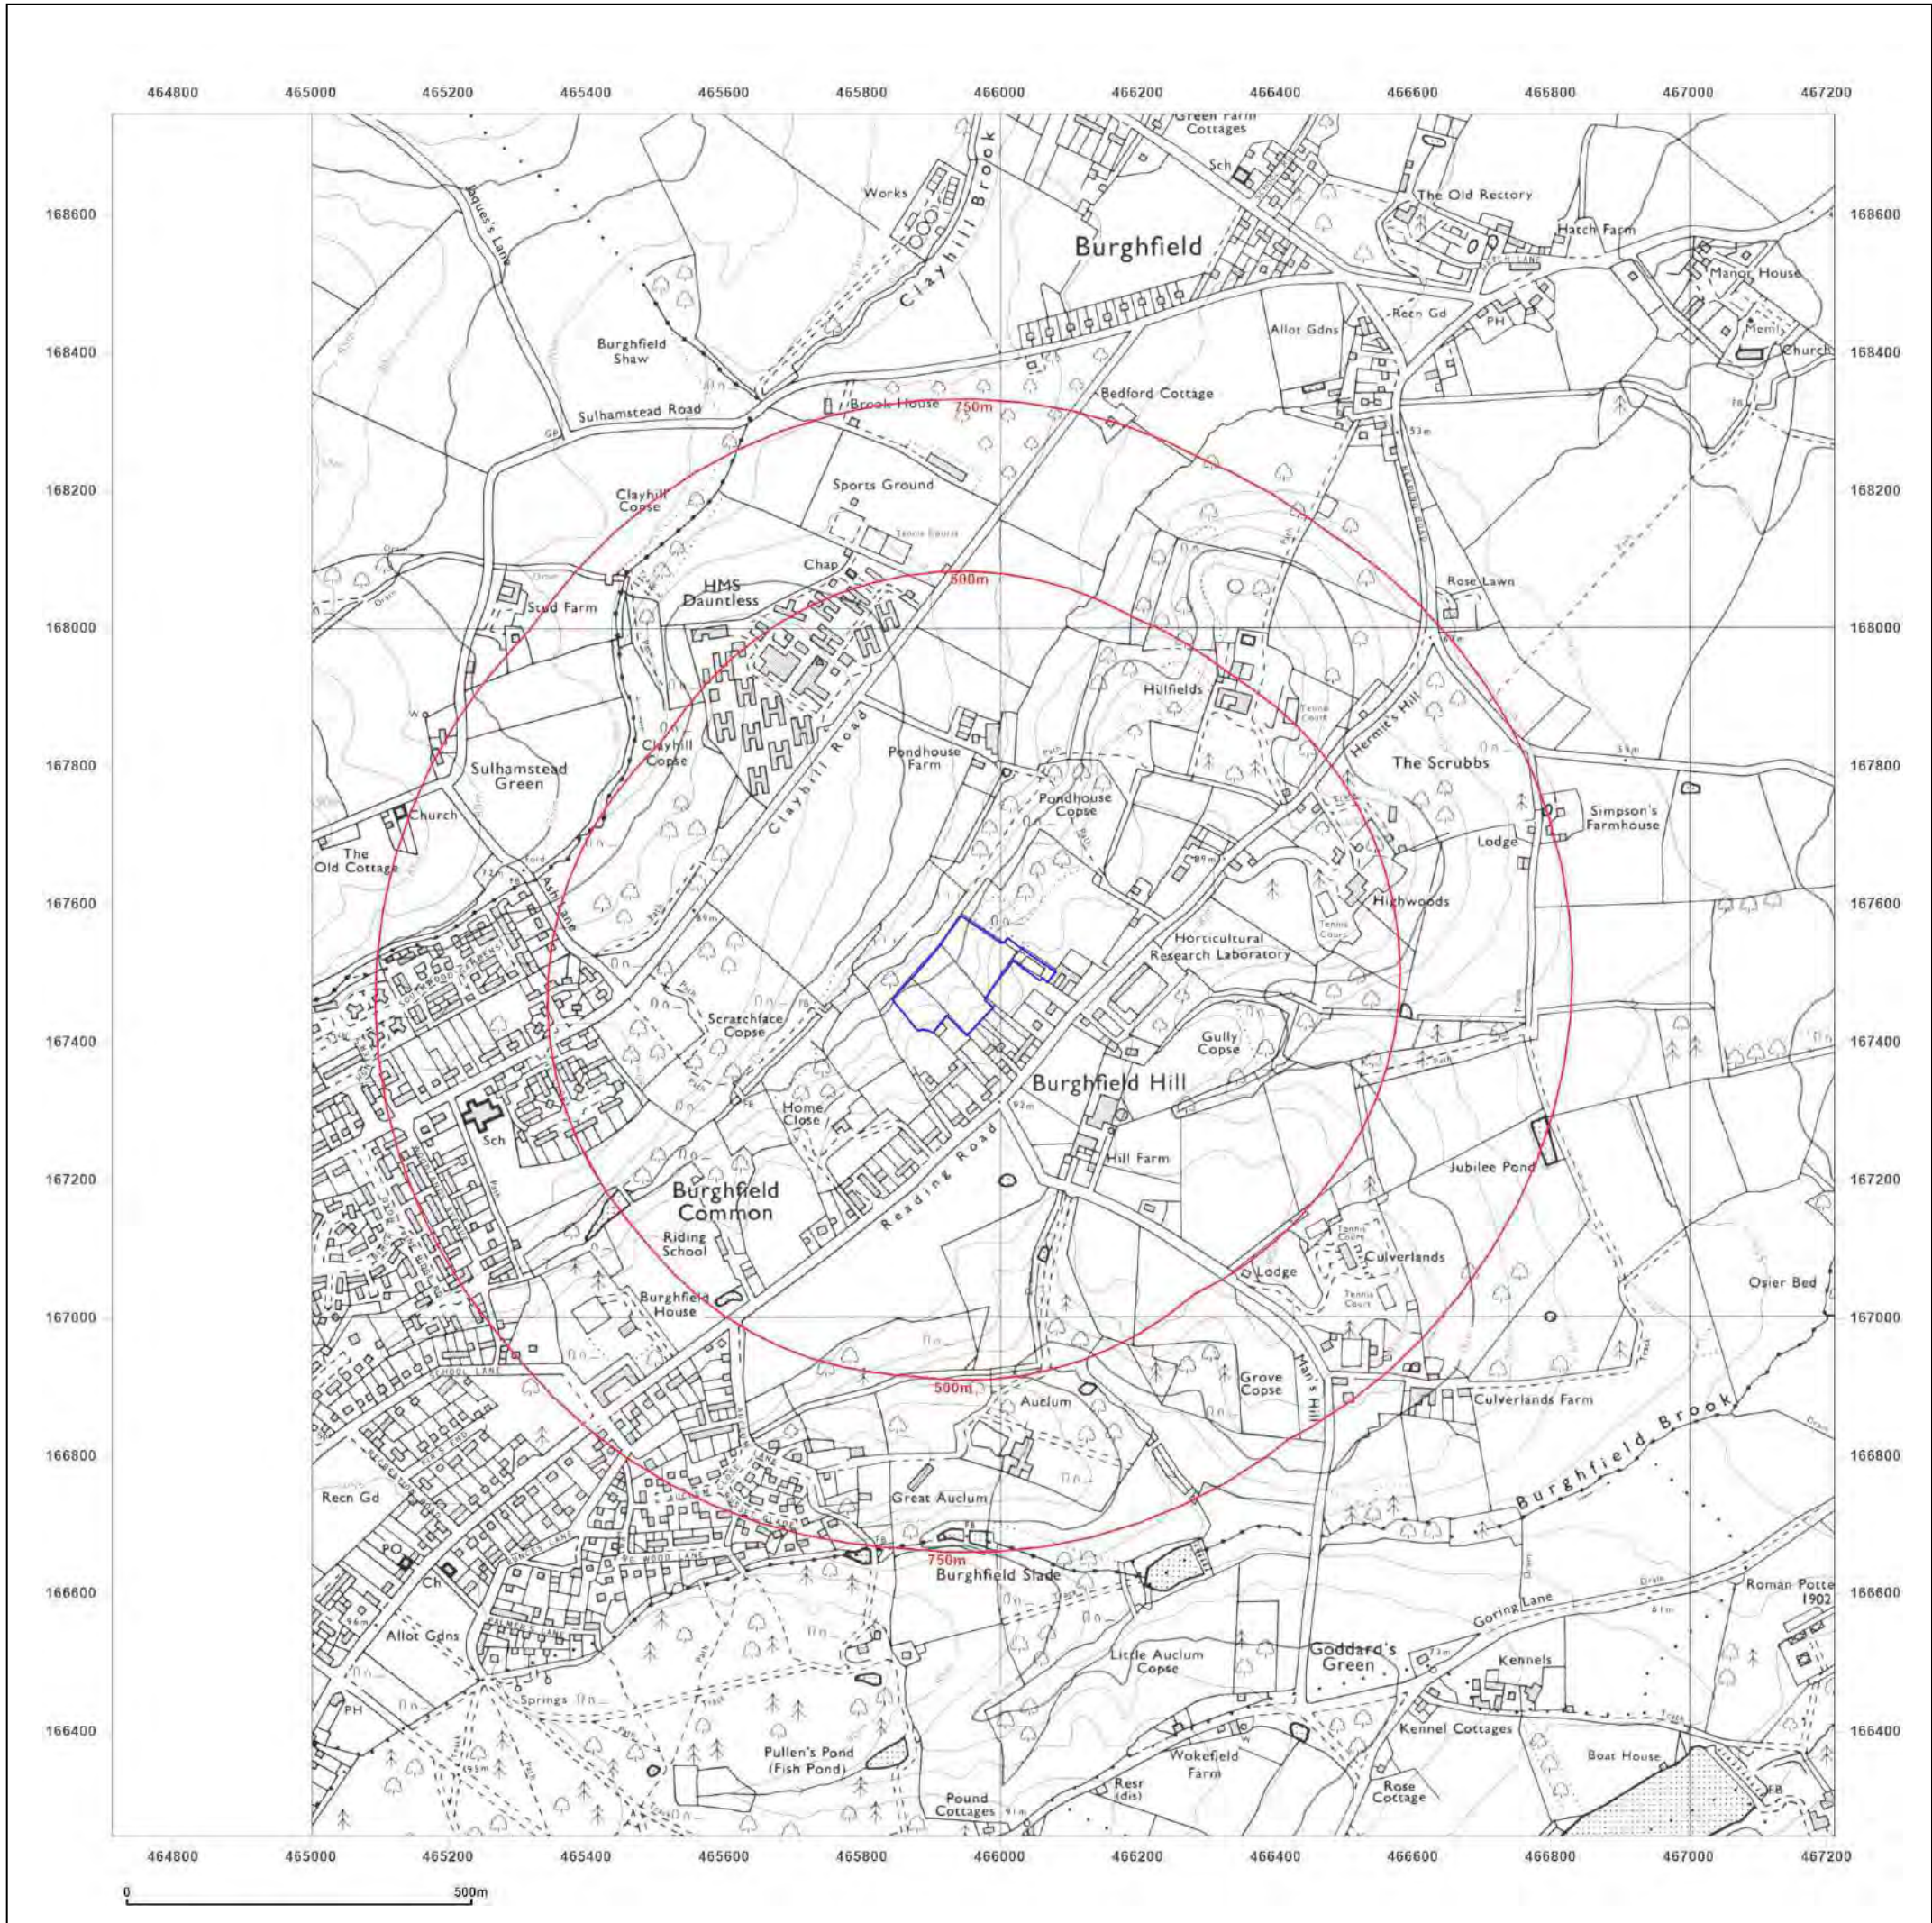

Production date: 15 October 2021

Map legend available at:
www.groundsure.com/sites/default/files/groundsure_legend.pdf

Site Details:

THE HOLLIES CARE HOME, THE HOLLIES, READING ROAD, BURGHFIELD COMMON, READING, RG7 3BH