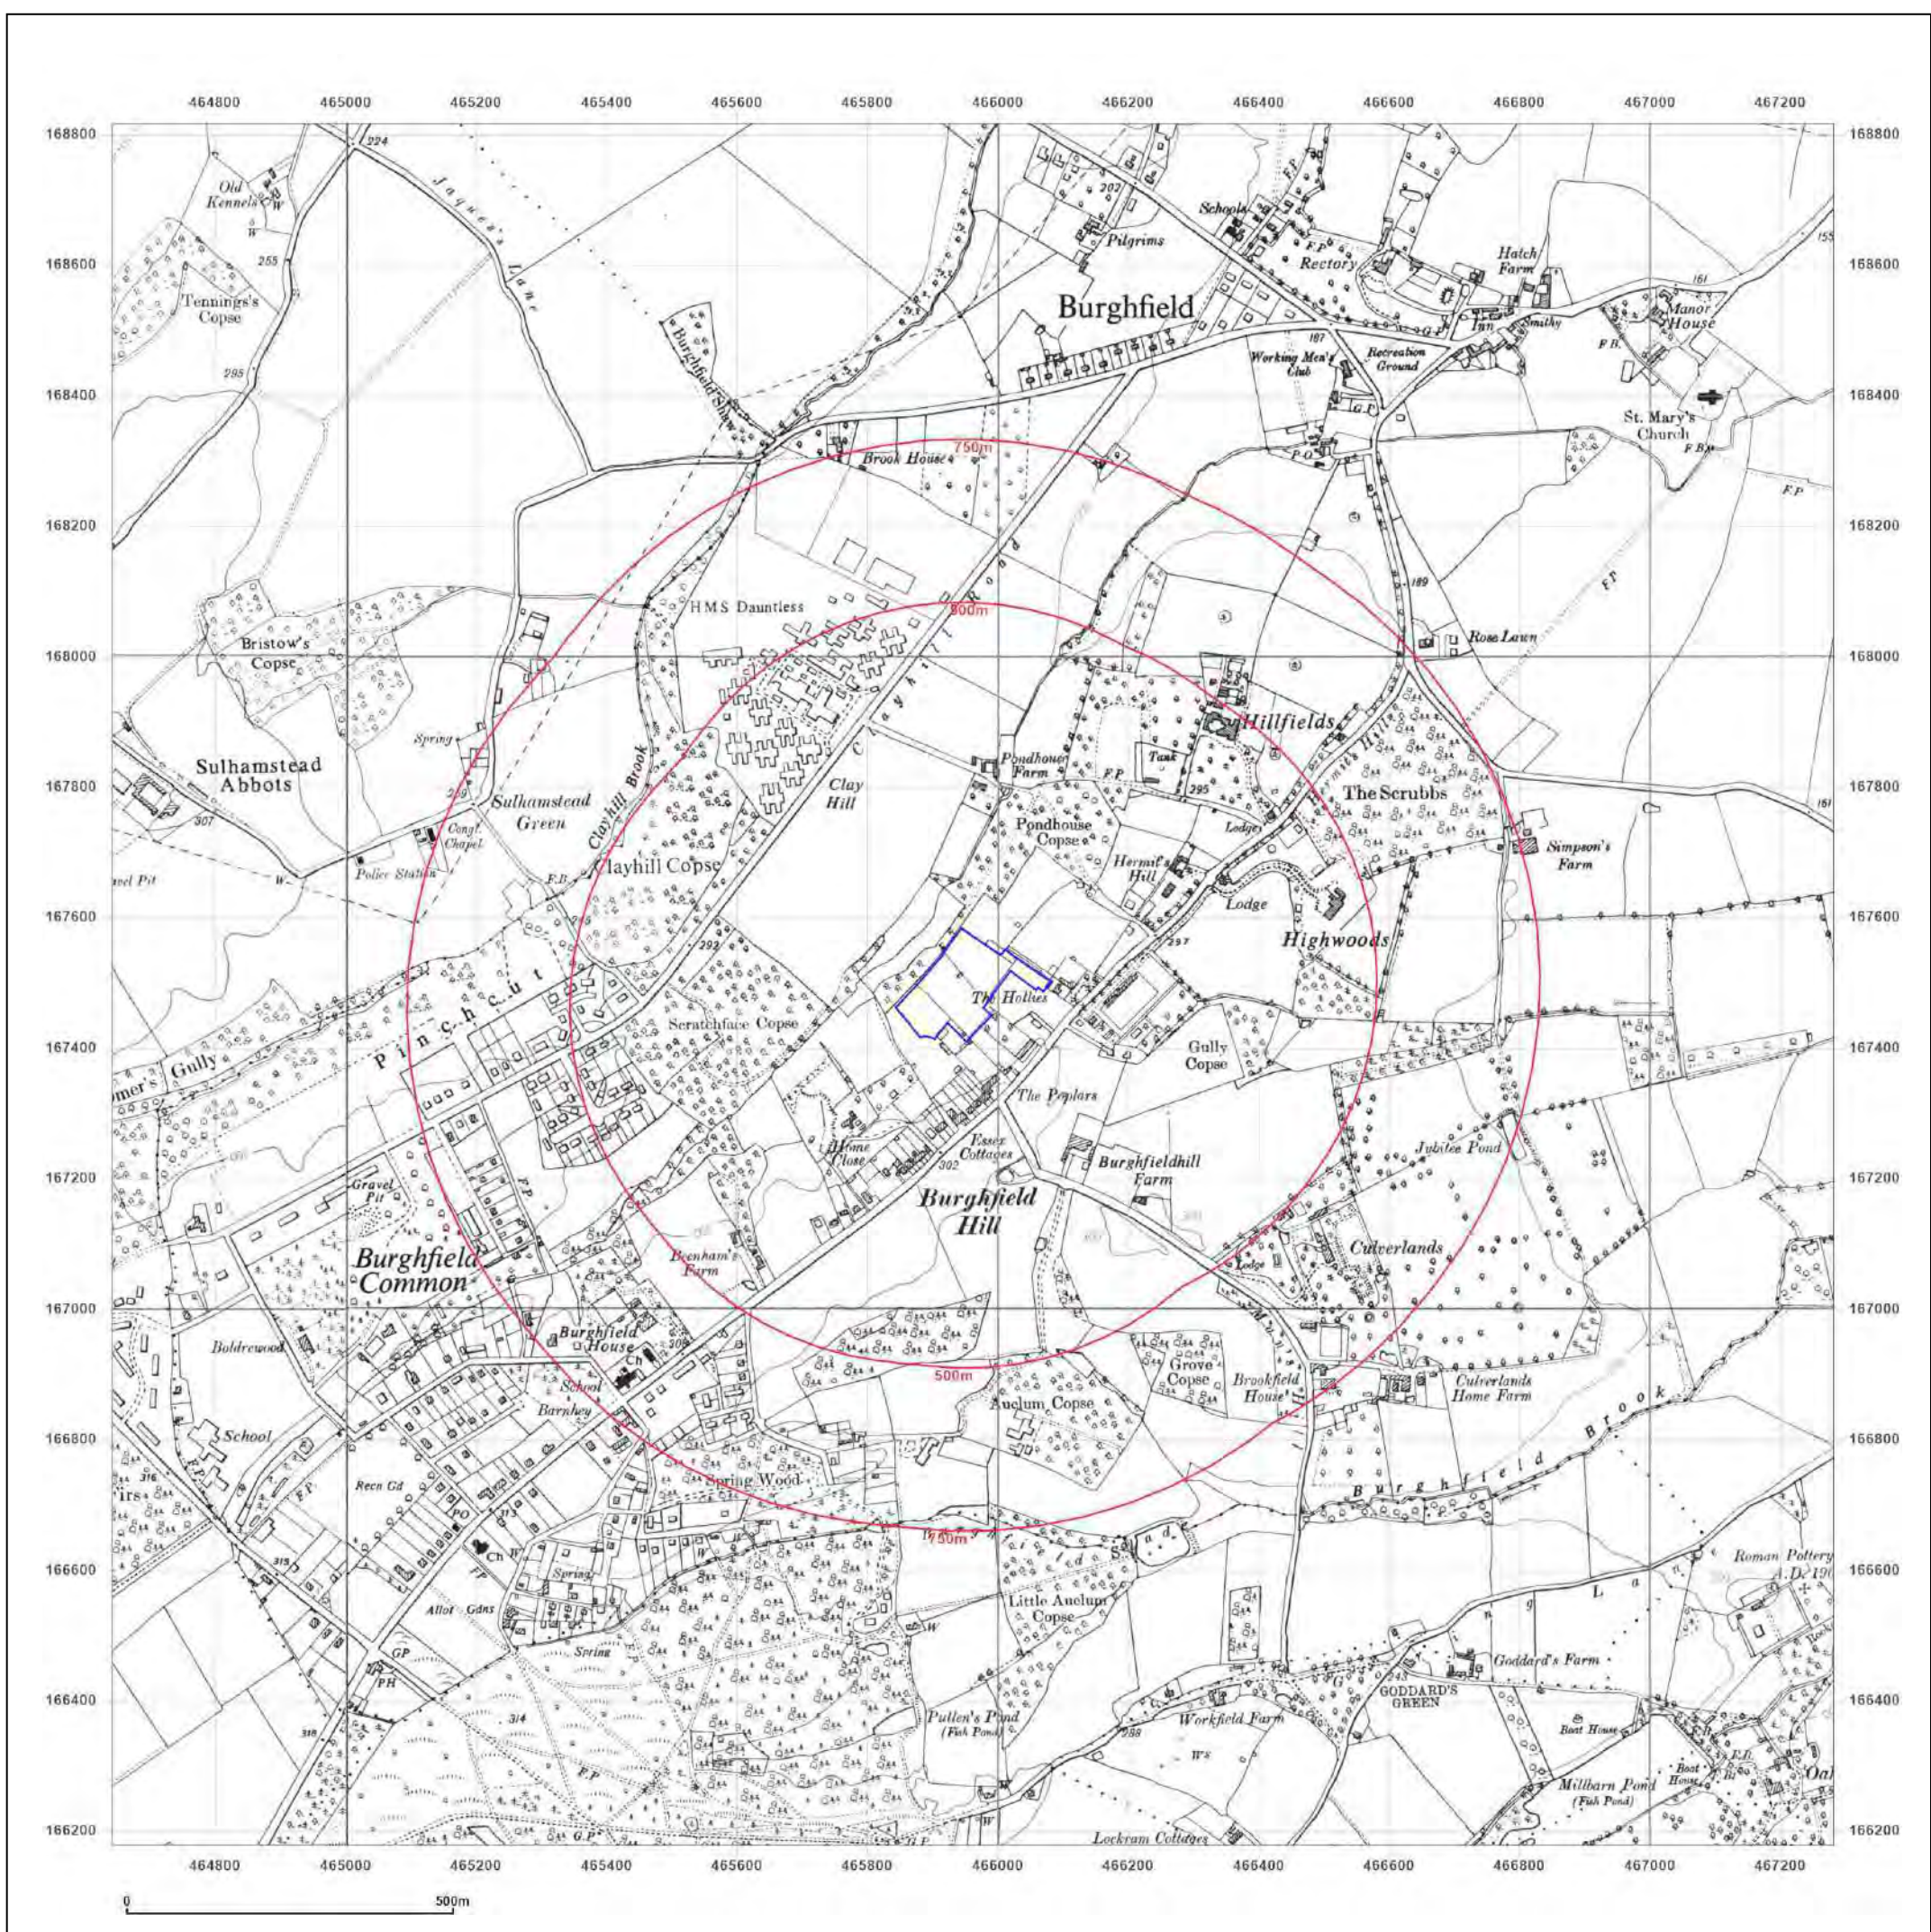

Site Details:
THE HOLLIES CARE HOME, THE HOLLIES, READING ROAD, BURGHFIELD COMMON, READING, RG7 3BH

Client Ref: 4464
Report Ref: GS-8265423
Grid Ref: 465961, 167497

Map Name: Provisional
Map date: 1956-1961
Scale: 1:10,560
Printed at: 1:10,560

Surveyed 1956 Revised 1956 Edition N/A Copyright N/A Levelled N/A	Surveyed N/A Revised 1960 Edition N/A Copyright 1961 Levelled N/A

Powered by Produced by Groundsure Insights
T: 08444 159000
E: info@groundsure.com
W: www.groundsure.com

© Crown copyright and database rights 2018 Ordnance Survey 100035207

Production date: 15 October 2021

Map legend available at: www.groundsure.com/sites/default/files/groundsure_legend.pdf