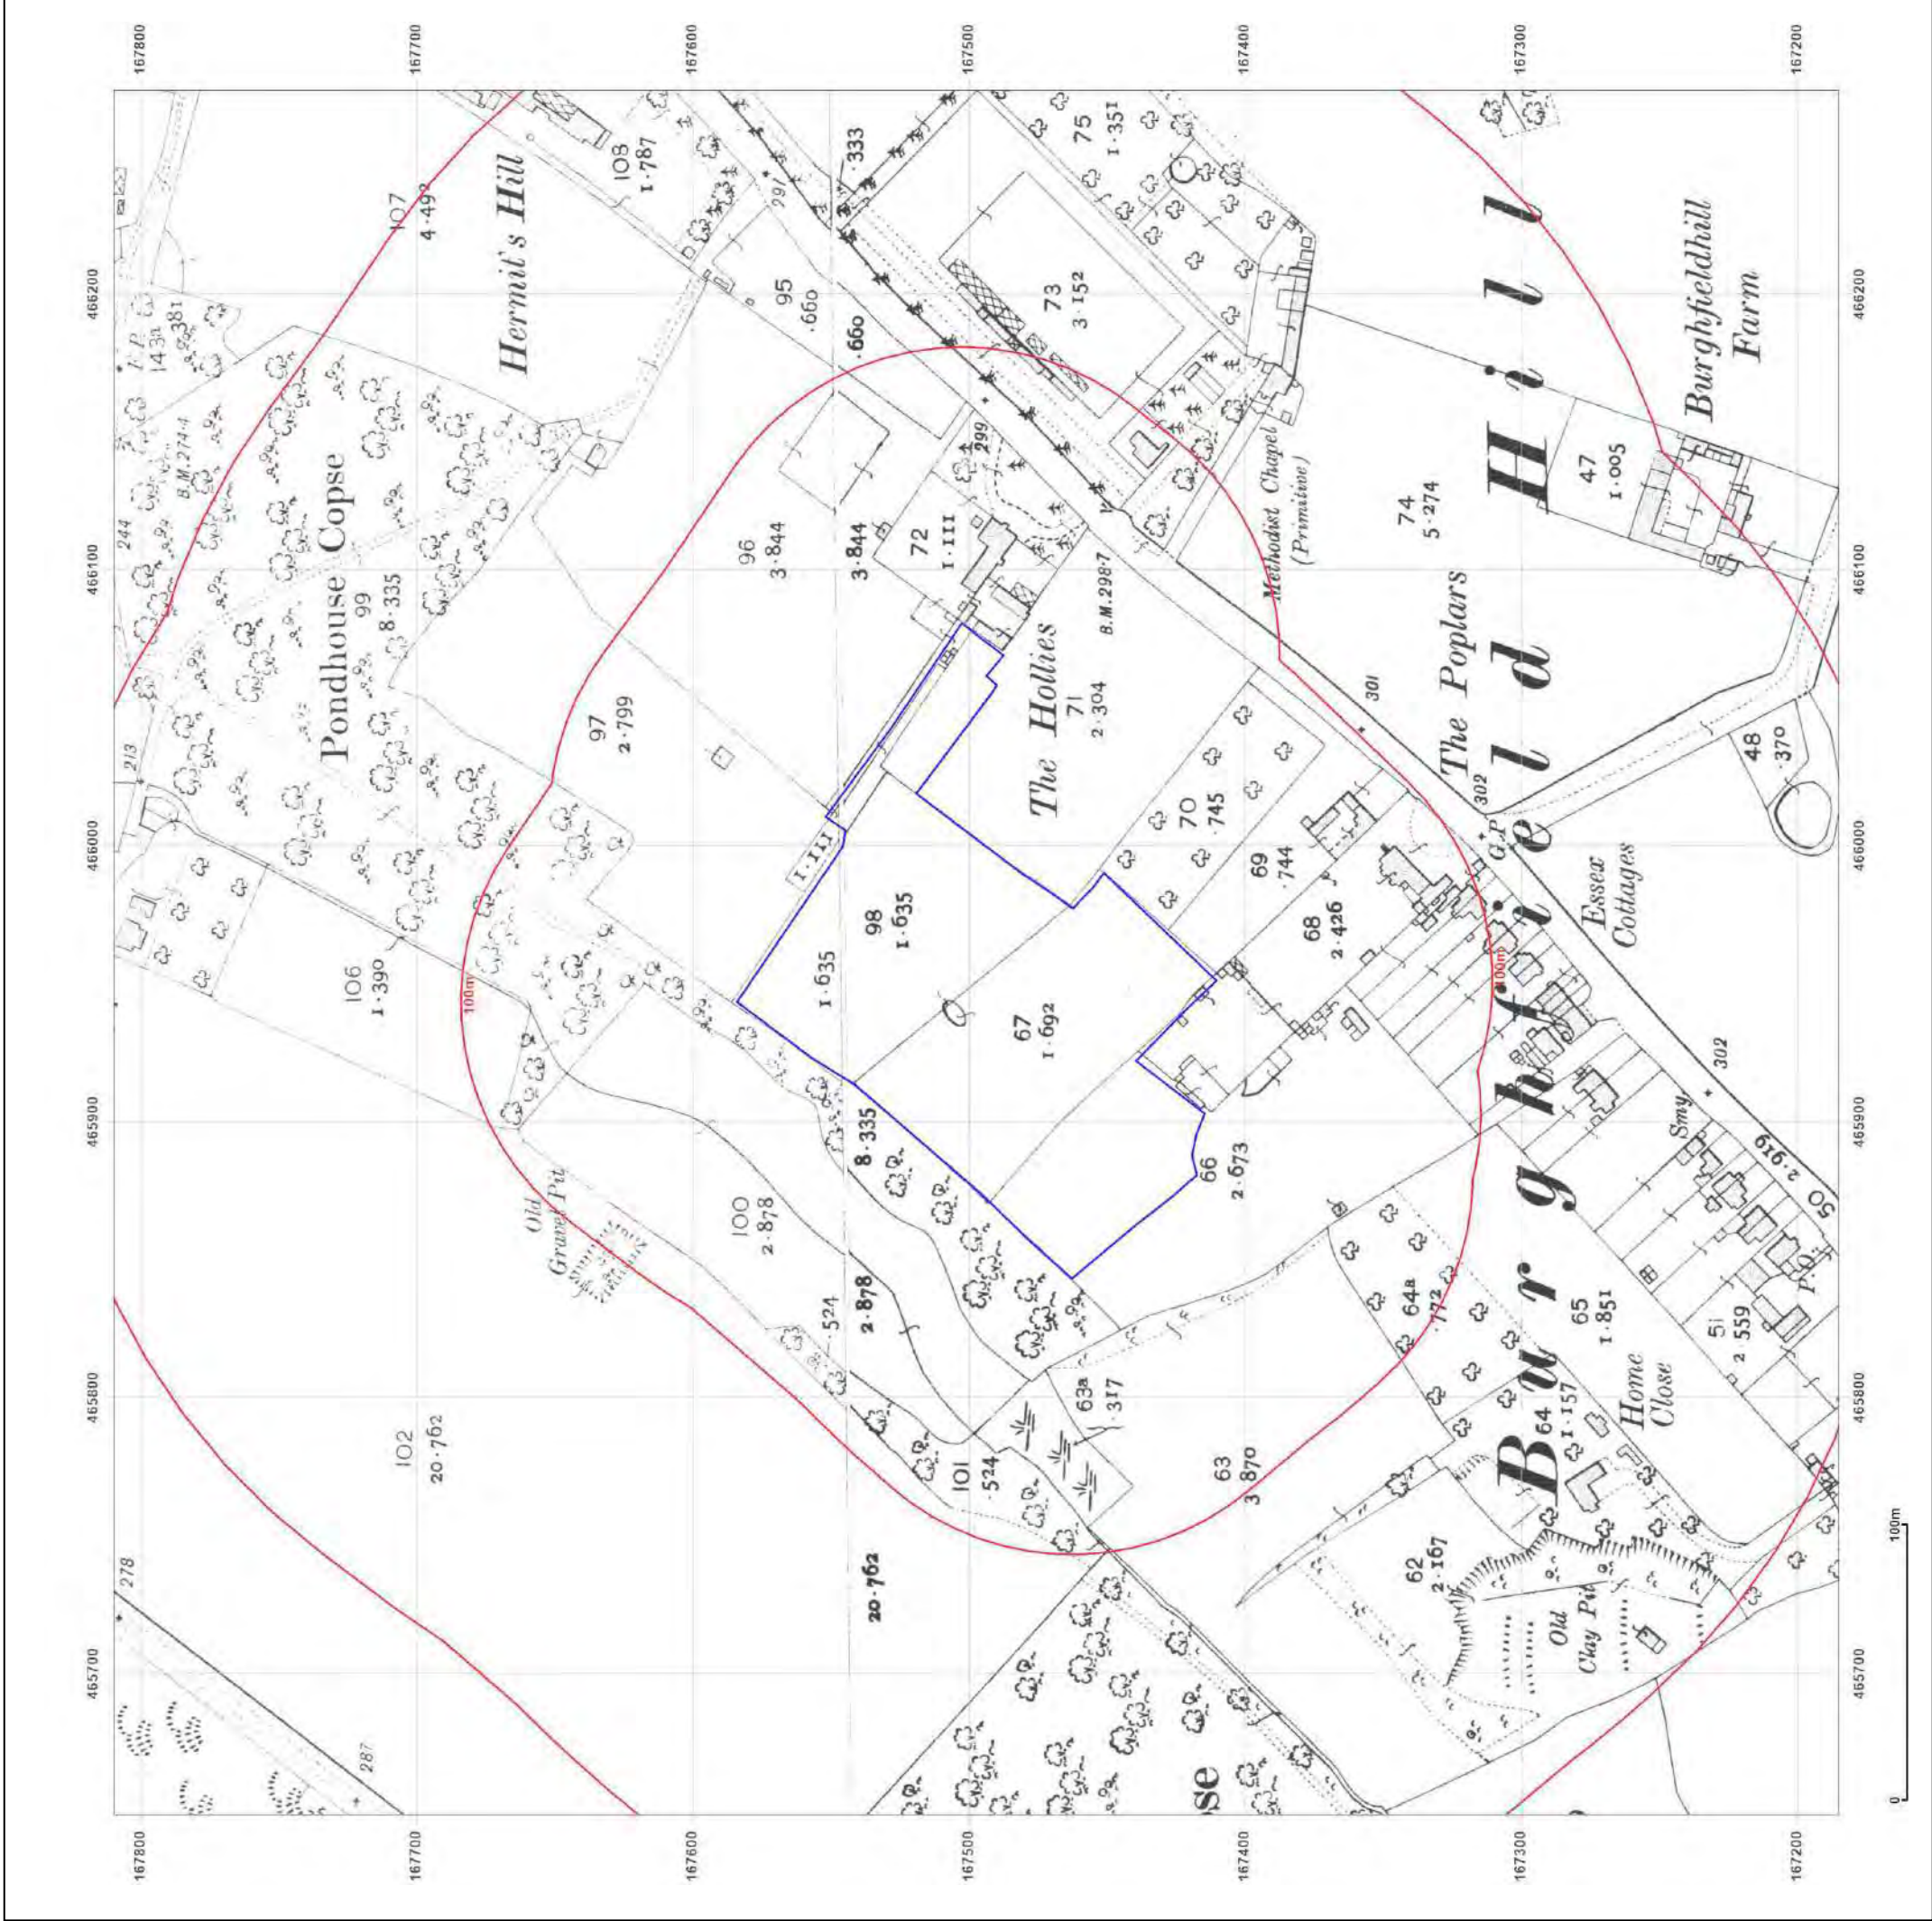

Site Details:

THE HOLLIES CARE HOME, THE HOLLIES, READING ROAD, BURGHFIELD COMMON, READING, RG7 3BH

Client Ref: 4464
Report Ref: GS-8265423
Grid Ref: 465961, 167497

Map Name: County Series

Map date: 1911-1912

Scale: 1:2,500

Printed at: 1:2,500

Surveyed 1912
Revised 1912
Edition N/A
Copyright N/A
Levelled N/A

Surveyed 1911
Revised 1911
Edition N/A
Copyright N/A
Levelled N/A

Produced by
Groundsure Insights
T: 08444 159000
E: info@groundsure.com
W: www.groundsure.com

© Crown copyright and database rights 2018 Ordnance Survey 100035207

Production date: 15 October 2021

Map legend available at:

www.groundsure.com/sites/default/files/groundsure_legend.pdf