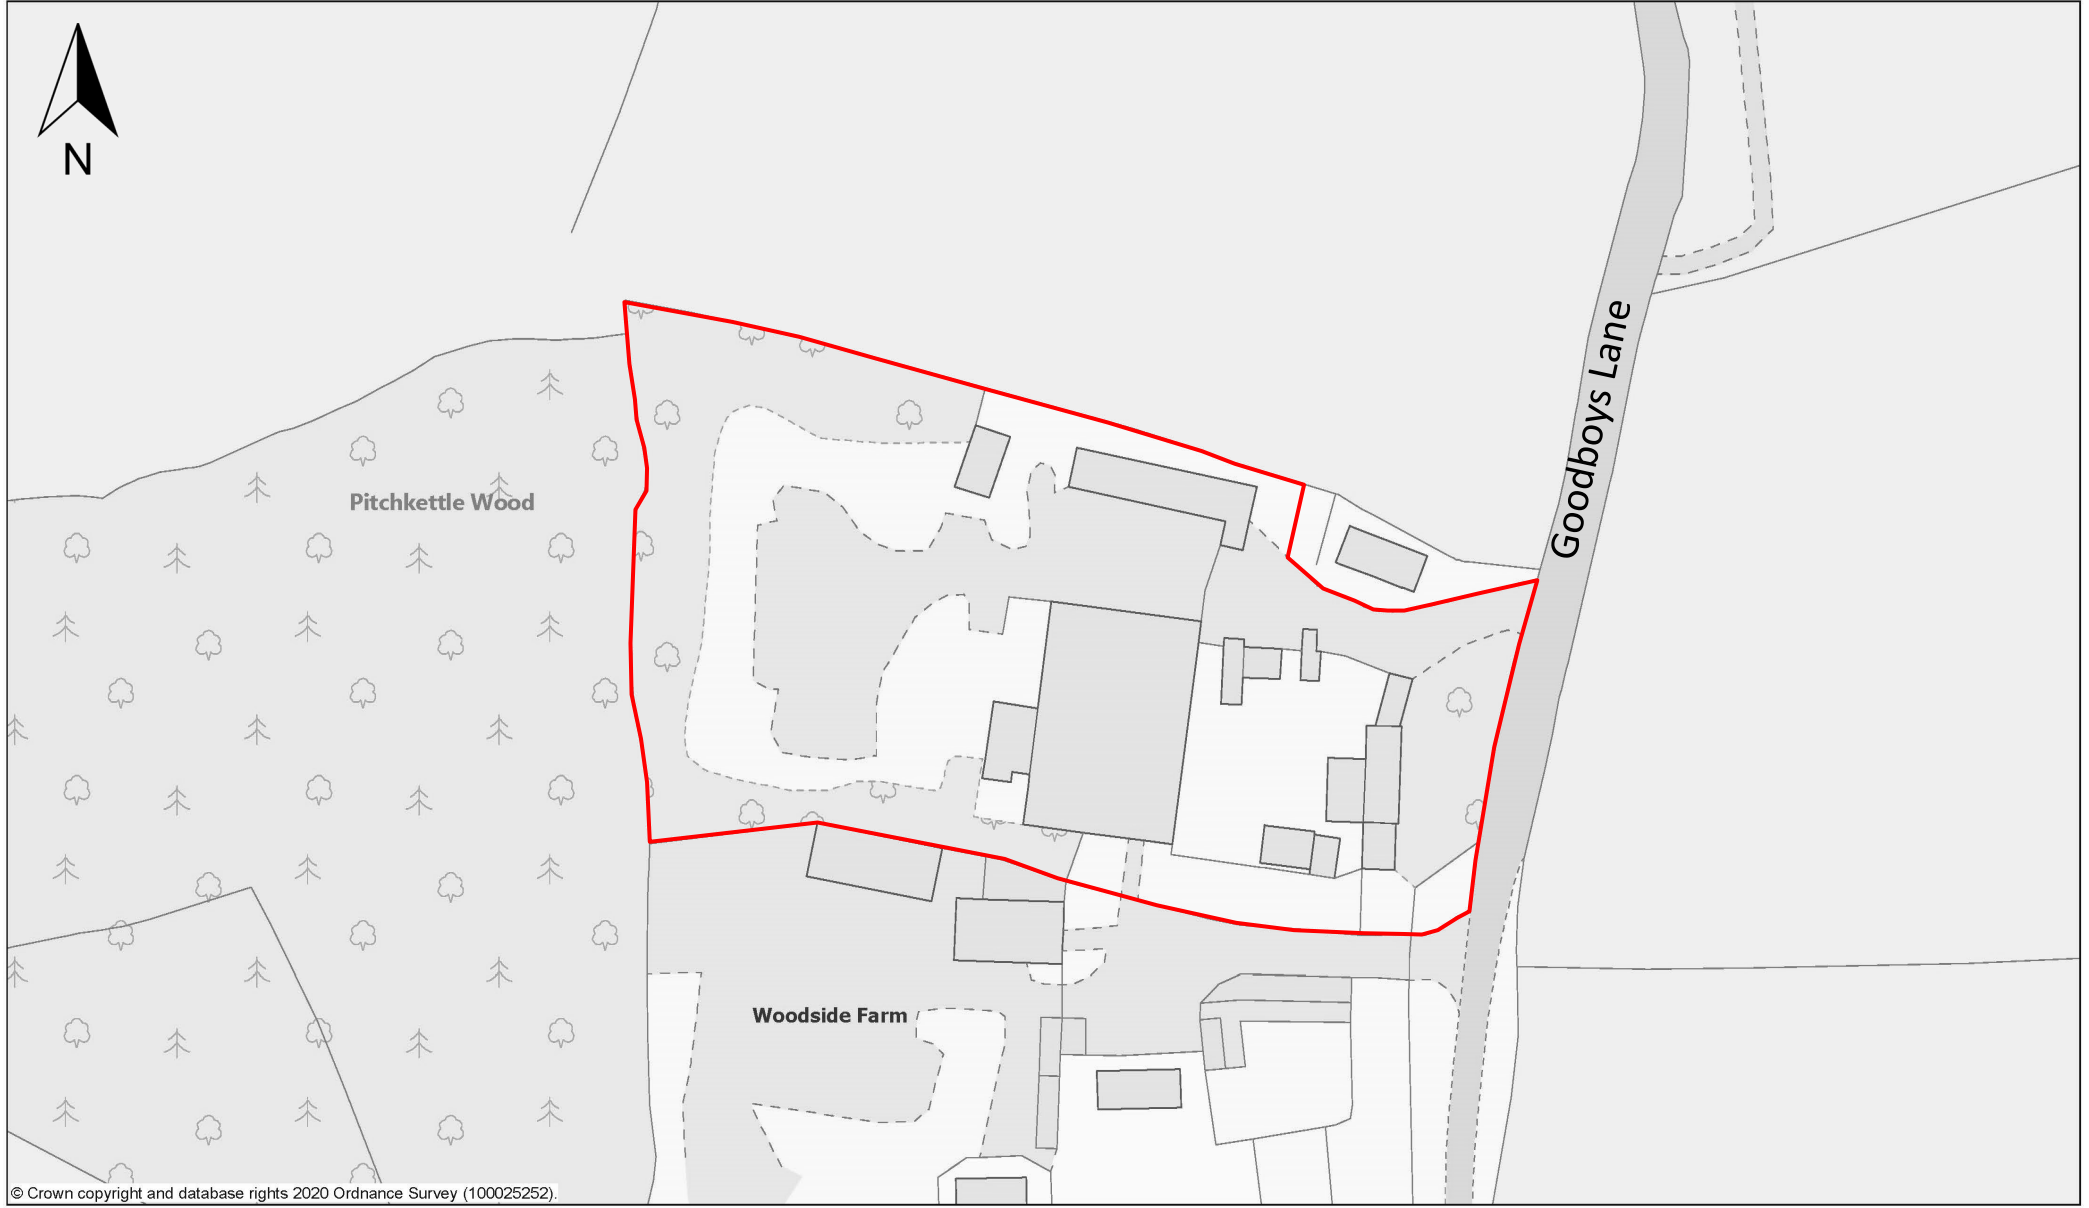

LOCATION PLAN - PITCHKETTLE FARM, GOODBOYS LANE, GRAZELEY GREEN, READING, RG7 1ND - 01-001-01

© Crown copyright and database rights 2020 Ordnance Survey (100025252).

Scale 1:1250