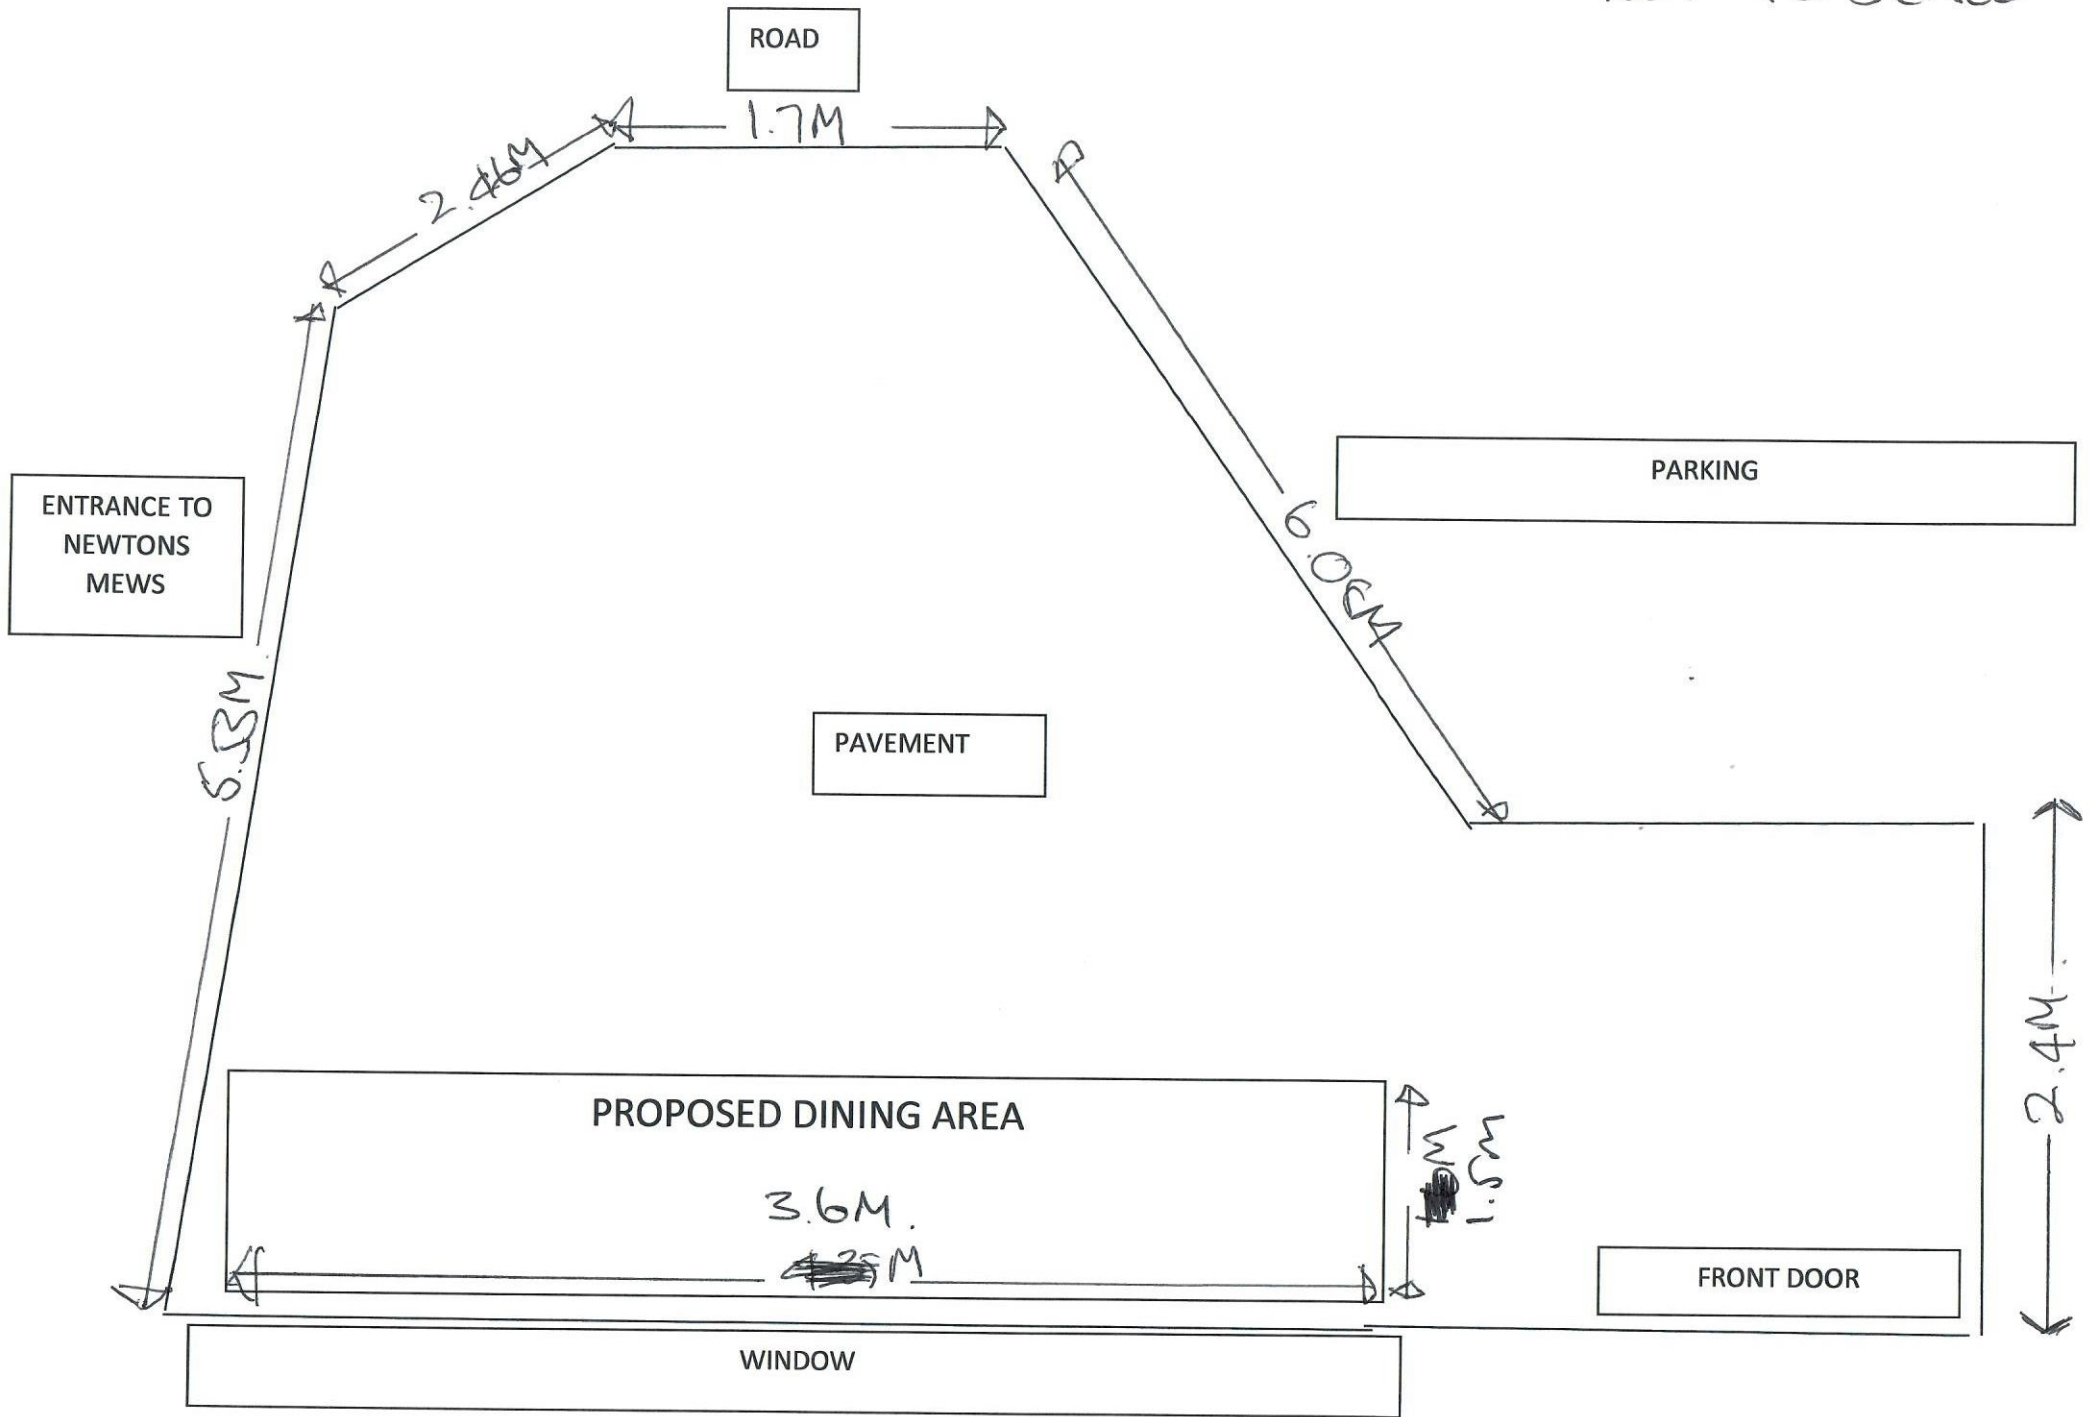

NOT TO SCALE

P
Disability
Badger
Holders
only

1.5M

3.6M

4.25M